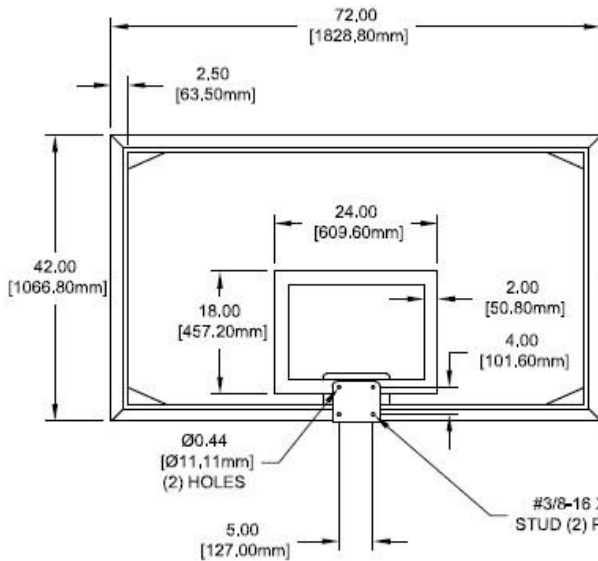

Recommended goal for this unit is RS 2000 Breakaway Goal.

RS 95S - Short Glass Rectangular Backboard

42" (1067 mm) x 72" (1829 mm) x ½" thick glass backboard with fired in target border.

Steel frame and goal mounting plate with baked on powder coat finish.

Glass shall be ½" in thickness and fully tempered with white target lines permanently fused onto the surface. 12mm glass will not be considered equal to ½" glass, with a nominal thickness range of .485" to .515", and will not be used as a substitute for full ½" glass. Vinyl shock absorbing material insulates the glass from the frame.

FRONT VIEW

REAR VIEW

NOTE:

BACKBOARD THICKNESS - 2.125 INCHES
 MATERIAL - 0.50 THICK TEMPERED GLASS
 STEEL FRAME
 FINISH - GRAY POWDERCOAT ON FRAME

RS 95 Glass Rectangular Backboard - 48" x 72"

FRONT VIEW

REAR VIEW

NOTE:

BACKBOARD THICKNESS - 2 1/8"
 MATERIAL - 1/2" THICK TEMPERED GLASS WITH STEEL FRAME.
 FINISH - GRAY POWDERCOAT ON BRACKETS AND PLATES.

RS 95S Glass Rectangular Backboard - 42" x 72"

Leaders in Auditorium and Sports Facilities
 Spectator Seating / Basketball Backstops / Scoreboards / Gym Dividers / Volleyball Post Systems
 Safety Inspections / Service / Maintenance / Playgrounds