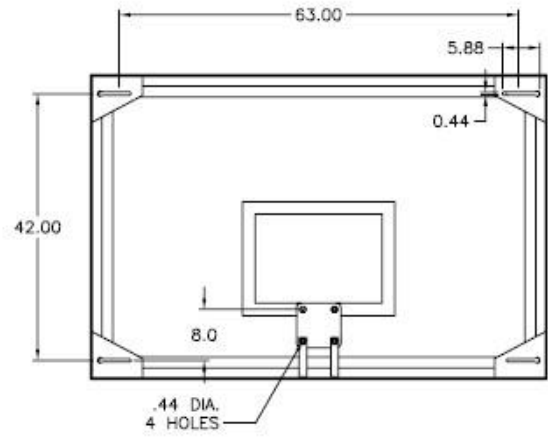

REAR VIEW

NOTE:

BACKBOARD THICKNESS - 2.125 INCHES
MATERIAL - 0.50 THICK TEMPERED GLASS
STEEL FRAME
FINISH - GRAY POWDERCOAT ON FRAME

RS 95 Glass Rectangular Backboard - 48" x 72"