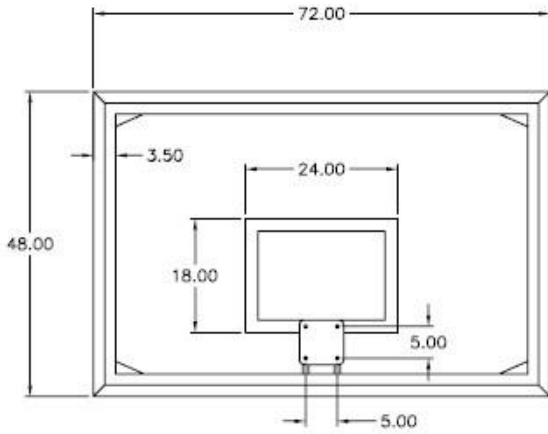

RS 95 Glass Rectangular Backboard:

SUPPLY & INSTALL:

RS 95 - Glass Rectangular Backboard

48" (1220 mm) x 72" (1829 mm) x ½" thick glass backboard with fired in target border.

Steel frame and goal mounting plate with baked on powder coat finish.

Recommended goal for this unit is RS 2000 Breakaway Goal.

RS 95S - Short Glass Rectangular Backboard

42" (1067 mm) x 72" (1829 mm) x ½" thick glass backboard with fired in target border.

Steel frame and goal mounting plate with baked on powder coat finish.

Recommended goal for this unit is RS 2000 Breakaway Goal.

The RS 95 & RS 95S backboard shall be fabricated with steel frame constructed of formed steel angles, former and fastened together and connected with heavy gauge steel mounting plates to reinforce corners. The lower horizontal frame section shall have a tubular steel support brace for added strength. Manufacturer of backboard shall have over ten years of experience producing such item. Backboard shall meet NCAA and high school requirements.

Glass shall be ½" in thickness and fully tempered with white target lines permanently fused onto the surface. 12mm glass will not be considered equal to ½" glass, with a nominal thickness range of .485" to .515", and will not be used as a substitute for full ½" glass. Vinyl shock absorbing material insulates the glass from the frame.