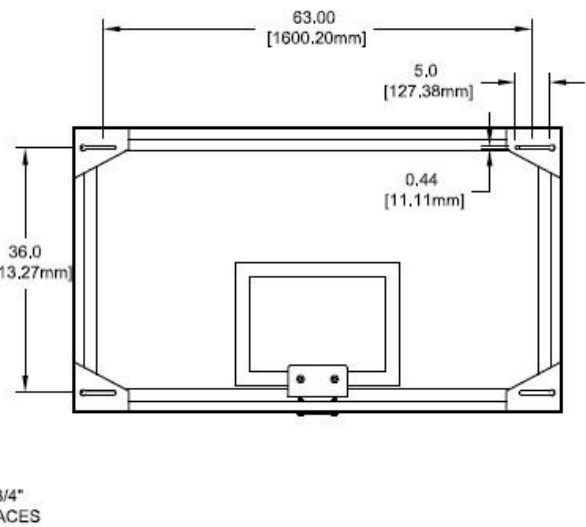

RS 95 Glass Rectangular Backboard:

SUPPLY & INSTALL:

RS 95 - Glass Rectangular Backboard

48" (1220 mm) x 72" (1829 mm) x ½" thick glass backboard with fired in target border.

Steel frame and goal mounting plate with baked on powder coat finish.

Glass shall be ½" in thickness and fully tempered with white target lines permanently fused onto the surface. 12mm glass will not be considered equal to ½" glass, with a nominal thickness range of .485" to .515", and will not be used as a substitute for full ½" glass. Vinyl shock absorbing material insulates the glass from the frame.

FRONT VIEW

REAR VIEW

NOTE:

BACKBOARD THICKNESS - 2.125 INCHES
 MATERIAL - 0.50 THICK TEMPERED GLASS
 STEEL FRAME
 FINISH - GRAY POWDERCOAT ON FRAME

RS 95 Glass Rectangular Backboard - 48" x 72"

FRONT VIEW

REAR VIEW

NOTE:

BACKBOARD THICKNESS - 2 1/8"
 MATERIAL - 1/2" THICK TEMPERED GLASS WITH STEEL FRAME.
 FINISH - GRAY POWDERCOAT ON BRACKETS AND PLATES.

RS 95S Glass Rectangular Backboard - 42" x 72"

Leaders in Auditorium and Sports Facilities
 Spectator Seating / Basketball Backstops / Scoreboards / Gym Dividers / Volleyball Post Systems
 Safety Inspections / Service / Maintenance / Playgrounds